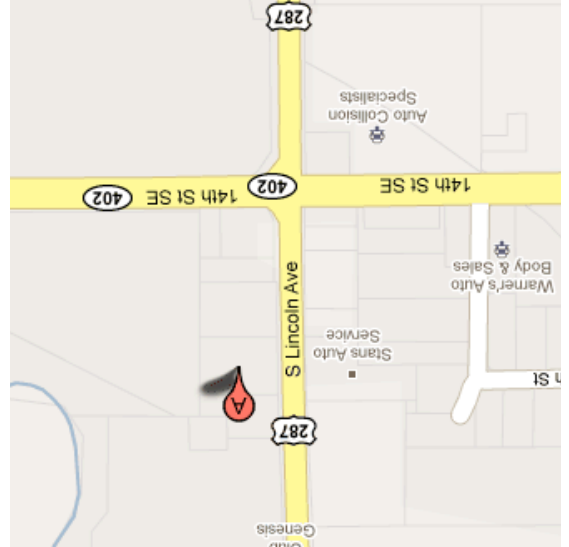

bounceloveland.com

Remember to
bring socks!

RSVP: _____

Place: 1020 S. Lincoln Ave., Loveland _____

Time: _____

Date: _____

A party for: _____

Conveniently located near the corner of S. Lincoln (U.S. 287) and 14th St. (Colo. 402) just 15 miles north of Longmont, 16 miles south of Fort Collins and 4 miles west of I-25 on Colo. 402.